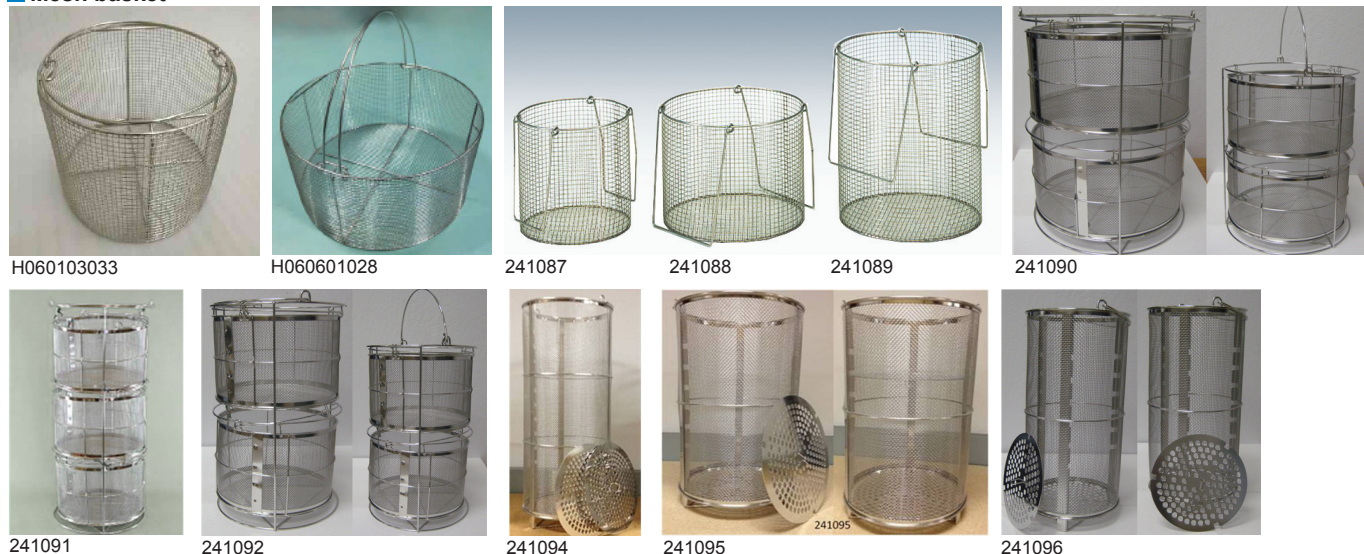

Containers

Product code	Description	Dimensions	Suitable models
A990201305	Stainless rack	ø277 x H260mm	SK102C/112C
A990201304	Stainless rack	ø277 x H330mm	SK201C/211C
A990201303	Stainless rack	ø277 x H420mm	SK301C/311C
H060101047	Mesh basket	ø274 x H200mm	SN300C/310C/500C/510C
H060101048	Mesh basket	ø344 x H200mm	SQ500C/510C, SM520/530
H060103033	Mesh basket	ø344 x H300mm	SQ810C, SM820/830
H060601028	Mesh basket	ø424 x H200mm	SQL810C
H060602006	Mesh basket	ø424 x H300mm	SQL1010C
241085	Mesh basket (pitch 10 mm)	ø190 x H159mm	SM201/211
241086	Mesh basket (pitch 10 mm)	ø250 x H201mm	SM301/311/501/511
241087	Mesh basket (pitch 8.5 mm)	ø209 x H204mm	SM201/211, SN200C/210C
241088	Mesh basket (pitch 8.5 mm)	ø266 x H204mm	SM301/311/501/511
241089	Mesh basket (pitch 8.5 mm)	ø266 x H315mm	SM501/511
241090	Mesh basket with 2 stacking fittings	ø320 x H162mm	SQ500C/510C/810C, SM520/530/820/830
241091	Mesh basket with 3 stacking fittings	ø246 x H162mm	SM501/511, SN500C/510C
241092	Mesh basket with 2 stacking fittings	ø246 x H162mm	SM301/311, SN300C/310C
241093	Mesh basket with 2 stacking fittings	ø168 x H162mm	SN200C/210C, SM201/211
241094	Mesh basket with 2 perforated plates	ø270 x H590mm	SM501/511, SN500C/510C
241095	Mesh basket with 1 perforated plate	ø260 x H390mm	SM301/311, SN300C/310C
241096	Mesh basket with 1 perforated plate	ø200 x H390mm	SM201/211, SN200C/210C
241097	Mesh basket with 1 perforated plate	ø330 x H380mm	SQ500C/510C/810C, SM520/530/820/830
241083	Stainless solid basket	ø205 x H150mm	SM201/211, SN200C/210C
241084	Stainless solid basket	ø265 x H180mm	SM301/311/501/511, SN300C/310C/500C/510C
241150	Stainless bucket	ø208 x H203mm	SM201/211, SN200C/210C
241151	Stainless bucket	ø268x H203mm	SM301/311/501/511, SN300C/310C/500C/510C
241152	Stainless bucket	ø338 x H203mm	SQ500C/510C/810C, SM520/530/820/830

Mesh basket

H060103033

H060601028

241087

241088

241089

241090

241091