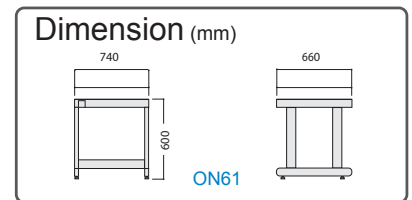

212095

212246

212266

Stands

Product code	Stand models	Suitable sterilizer models
212802	ONS60	SI401/402/601/602
211856	ON61	SK401/601
212348	OT42	SK401
212349	OT62	SK601

ONS60

ON61

OT42/62