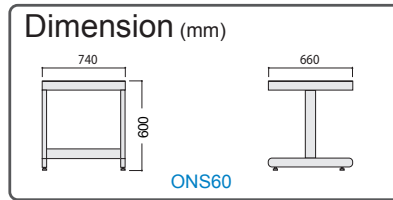

212095

212246

212266

Stands

Product code	Stand models	Suitable sterilizer models
212802	ONS60	SI401/402/601/602
211856	ON61	SK401/601
212348	OT42	SK401
212349	OT62	SK601

ONS60

ON61

OT42/62