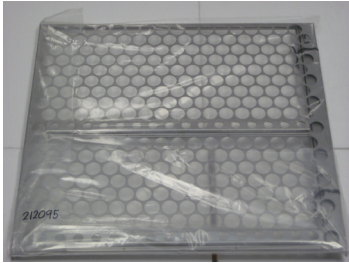

241151

241152

Stainless rack

A990201303 / A990201304 / A990201305

Stainless solid basket

241083 / 241084

BOTTOM

Shelves

Product code	Punching shape	Suitable sterilizer models
212095	Round punch shelf & bracket set	SI401/402
212246	Round punch shelf & bracket set	SK401
212266	Round punch shelf & bracket set	SI601/602, SK601/801/811