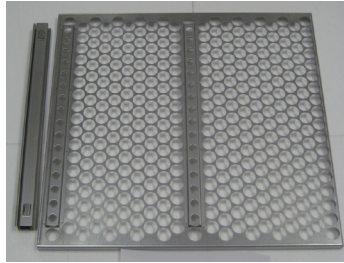

Shelves

Product code	Punching shape	Suitable sterilizer models
212095	Round punch shelf & bracket set	SI401/402
212246	Round punch shelf & bracket set	SK401
212266	Round punch shelf & bracket set	SI601/602, SK601/801/811

212246

Stands

Product code	Stand models	Suitable sterilizer models
212802	ONS60	SI401/402/601/602
211856	ON61	SK401/601
212348	OT42	SK401
212349	OT62	SK601